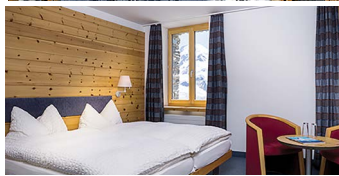

Skiing in Zermatt, near the Matterhorn © swiss-image.ch

ZERMATT

Accommodation options for Zermatt

ZERMATT | BUTTERFLY ★★★

Chalet-style hotel with modern interior, located only a 2-minute walk from the railway station. 59 rooms, all with private facilities, minibar, phone, TV and balcony.

PRICES FROM **\$141** per person per night, low season, twin share

ZERMATT | EXCELSIOR ★★★

Located in the heart of Zermatt, close to the railway station. 25 comfortable rooms all with large windows, private facilities, radio, telephone, TV and minibar.

PRICES FROM **\$131** per person per night, low season, twin share

ZERMATT | LA GINABELLE ★★★

Located in the quiet and central heart of Zermatt. It features an exclusive spa and water world. 45 rooms all with private facilities. Restaurant and bar.

PRICES FROM **\$207** per person per night, low season, twin share

ZERMATT | ALPEN RESORT ★★★★★

Modern first-class hotel, close to the train station and the ski-lifts. All rooms include bath/WC, free wireless LAN, cable-TV, hair dryer, safe, coffee/tea maker.