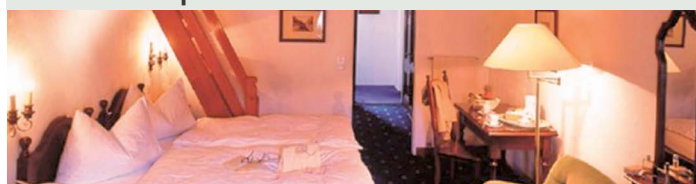

PRICES FROM **\$141** per person per night, low season, twin share

ZERMATT | EXCELSIOR ★★★

Located in the heart of Zermatt, close to the railway station. 25 comfortable rooms all with large windows, private facilities, radio, telephone, TV and minibar.

PRICES FROM **\$131** per person per night, low season, twin share

ZERMATT | LA GINABELLE ★★★

Located in the quiet and central heart of Zermatt. It features an exclusive spa and water world. 45 rooms all with private facilities. Restaurant and bar.

PRICES FROM **\$207** per person per night, low season, twin share

ZERMATT | ALPEN RESORT ★★★★★

Modern first-class hotel, close to the train station and the ski-lifts. All rooms include bath/WC, free wireless LAN, cable-TV, hair dryer, safe, coffee/tea maker.

PRICES FROM **\$182** per person per night, low season, twin share

ZERMATT | UNIQUE HOTEL POST ★★★

Refurbished modern mountain lodge located in the centre of Zermatt. All rooms include private facilities, hair dryer, flatscreen TV & safe.