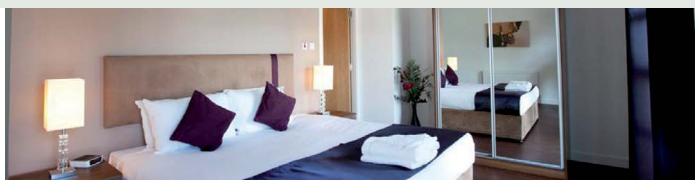

MANCHESTER | PREMIER SUITES MANCHESTER ★★★★★

ENGLAND, UK

84 luxury apartments each with free Wi-Fi, are a 5-minute walk from Manchester Piccadilly Station and Piccadilly Gardens, and offer on-site parking.

PRICES FROM **$260** per 1-bedroom apartment, per night, low season