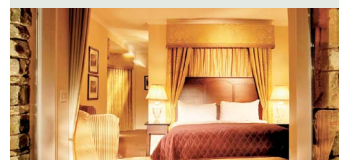

#### GLASGOW | THE SPIRES APARTMENTS ★★★★★

SCOTLAND, UK

In the heart of the city centre, The Spires offer fully serviced, luxury suites, each with an open-plan lounge/dining area, with a luxury kitchen and bathroom.

#### LAKES DISTRICT WINDERMERE | BELSFIELD HOTEL

★★★★

ENGLAND, UK

Built in 1845, the hotel offers views over Lake Windermere. The ensuite rooms enjoy designer furnishings, and feature satellite TV & free Wi-Fi.

#### WINDERMERE | MACDONALD OLD ENGLAND

★★★★

ENGLAND, UK

On the shores of Lake Windermere, the hotel offers rooms each with flat-screen TV and tea/coffee facilities. Some rooms have lake views.

PRICES FROM **\$139** per person per night, low season, twin share