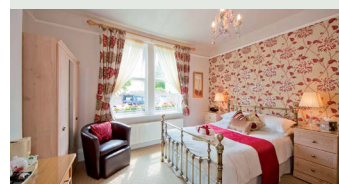

TORQUAY | BENTLEY LODGE

★★★★

ENGLAND, UK

Five delightful en-suite bedrooms are all of a superior standard, and offer a host of facilities including a DVD player and wireless internet access.

PRICES ON APPLICATION