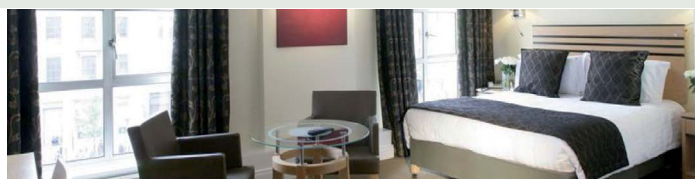

#### DUBLIN | THE GRESHAM HOTEL ★★★★★

IRELAND

Situated in Central Dublin, this hotel offers rooms overlooking O'Connell Street. 288 modern rooms each feature TV, minibar, free Wi-Fi & tea/coffee making facilities.

#### EDINBURGH | BALMORAL ★★★★★

SCOTLAND, UK

This luxury five-star hotel is a landmark in Edinburgh. First opened in 1902, the hotel now offers 188 rooms each with a spacious marble bathroom and TV.

PRICES FROM **\$199** per person per night, low season, twin share

#### GLASGOW | THE SPIRES APARTMENTS ★★★★★

SCOTLAND, UK

In the heart of the city centre, The Spires offer fully serviced, luxury suites, each with an open-plan lounge/dining area, with a luxury kitchen and bathroom.

#### WINDERMERE | MACDONALD OLD ENGLAND

★★★★

ENGLAND, UK

On the shores of Lake Windermere, the hotel offers rooms each with flat-screen TV and tea/coffee facilities. Some rooms have lake views.

PRICES FROM **\$139** per person per night, low season, twin share