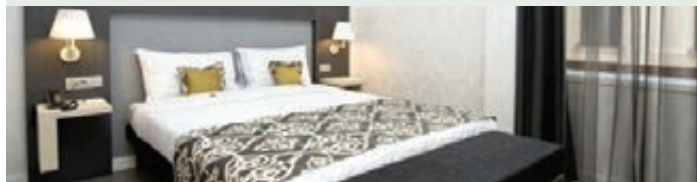

**PRAGUE | SAVIC ★★★★★**

CZECH REPUBLIC

Centrally-located in the Old Square, 27 air-conditioned rooms classically-decorated each with private facilities LCD TV and Internet connection.

PRICES FROM **\$147** per person per night, low season, twin share

**BRUSSELS | CITADINES ST CATHERINE APARTMENTS**

★★★★

BELGIUM

50 metres from the St. Catherine Railway Station, this complex offers newly-renovated rooms each with a kitchenette: microwave, stove and dishwasher.

PRICES FROM **\$176** per studio, per night, low season, sleeps 1-2 people

**BUDAPEST | DANUBIUS ASTORIA ★★★★★**

HUNGARY

The hotel is situated in the centre of Budapest. Standard rooms are situated on the Magyar Street wing and feature soundproofed windows.

PRICES FROM **\$143** per person per night, low season, twin share

**BUDAPEST | PALAZZO ZICHY ★★★★★**

HUNGARY

Located on Pest side of the city in the Palace Quarter. 80 rooms, each with private facilities, flat-panel TV, safe & high-speed Internet access.