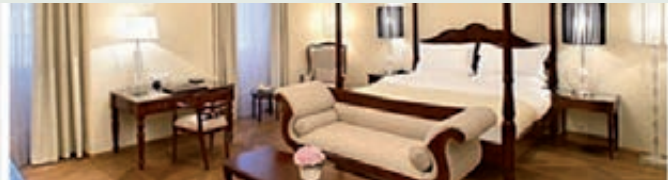

**BRUGES | DE TUILERIEEN**

★★★★

BELGIUM

This 15th-century mansion, situated along a canal, is 300 metres from the Grote Markt. 45 elegant rooms each with free Wi-Fi.

PRICES FROM **\$175** per person per night, low season, twin share

**PRAGUE | SAVIC ★★★★★**

CZECH REPUBLIC

Centrally-located in the Old Square, 27 air-conditioned rooms classically-decorated each with private facilities LCD TV and Internet connection.

PRICES FROM **\$147** per person per night, low season, twin share

**BRUSSELS | CITADINES ST CATHERINE APARTMENTS**

★★★★

BELGIUM

50 metres from the St. Catherine Railway Station, this complex offers newly-renovated rooms each with a kitchenette: microwave, stove and dishwasher.

PRICES FROM **\$143** per person per night, low season, twin share

**BUDAPEST | PALAZZO ZICHY ★★★★★**

HUNGARY

Located on Pest side of the city in the Palace Quarter. 80 rooms, each with private facilities, flat-panel TV, safe & high-speed Internet access.