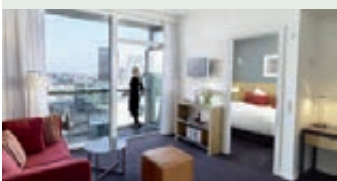

**PRAGUE | SAVIC ★★★★★**

CZECH REPUBLIC

Centrally-located in the Old Square, 27 air-conditioned rooms classically-decorated each with private facilities LCD TV and Internet connection.

PRICES FROM **\$147** per person per night, low season, twin share

**BRUSSELS | CITADINES ST CATHERINE APARTMENTS**

★★★★

BELGIUM

50 metres from the St. Catherine Railway Station, this complex offers newly-renovated rooms each with a kitchenette: microwave, stove and dishwasher.

PRICES FROM **\$143** per person per night, low season, twin share

**BUDAPEST | PALAZZO ZICHY ★★★★★**

HUNGARY

Located on Pest side of the city in the Palace Quarter. 80 rooms, each with private facilities, flat-panel TV, safe & high-speed Internet access.

PRICES FROM **\$120** per person per night, low season, twin share

**COPENHAGEN | ADINA COPENHAGEN**

★★★★

DENMARK

Located by Copenhagen's Nordhavn Harbour, this property offers apartments with kitchens and private balconies, dining area and lounge with a flat-screen TV.