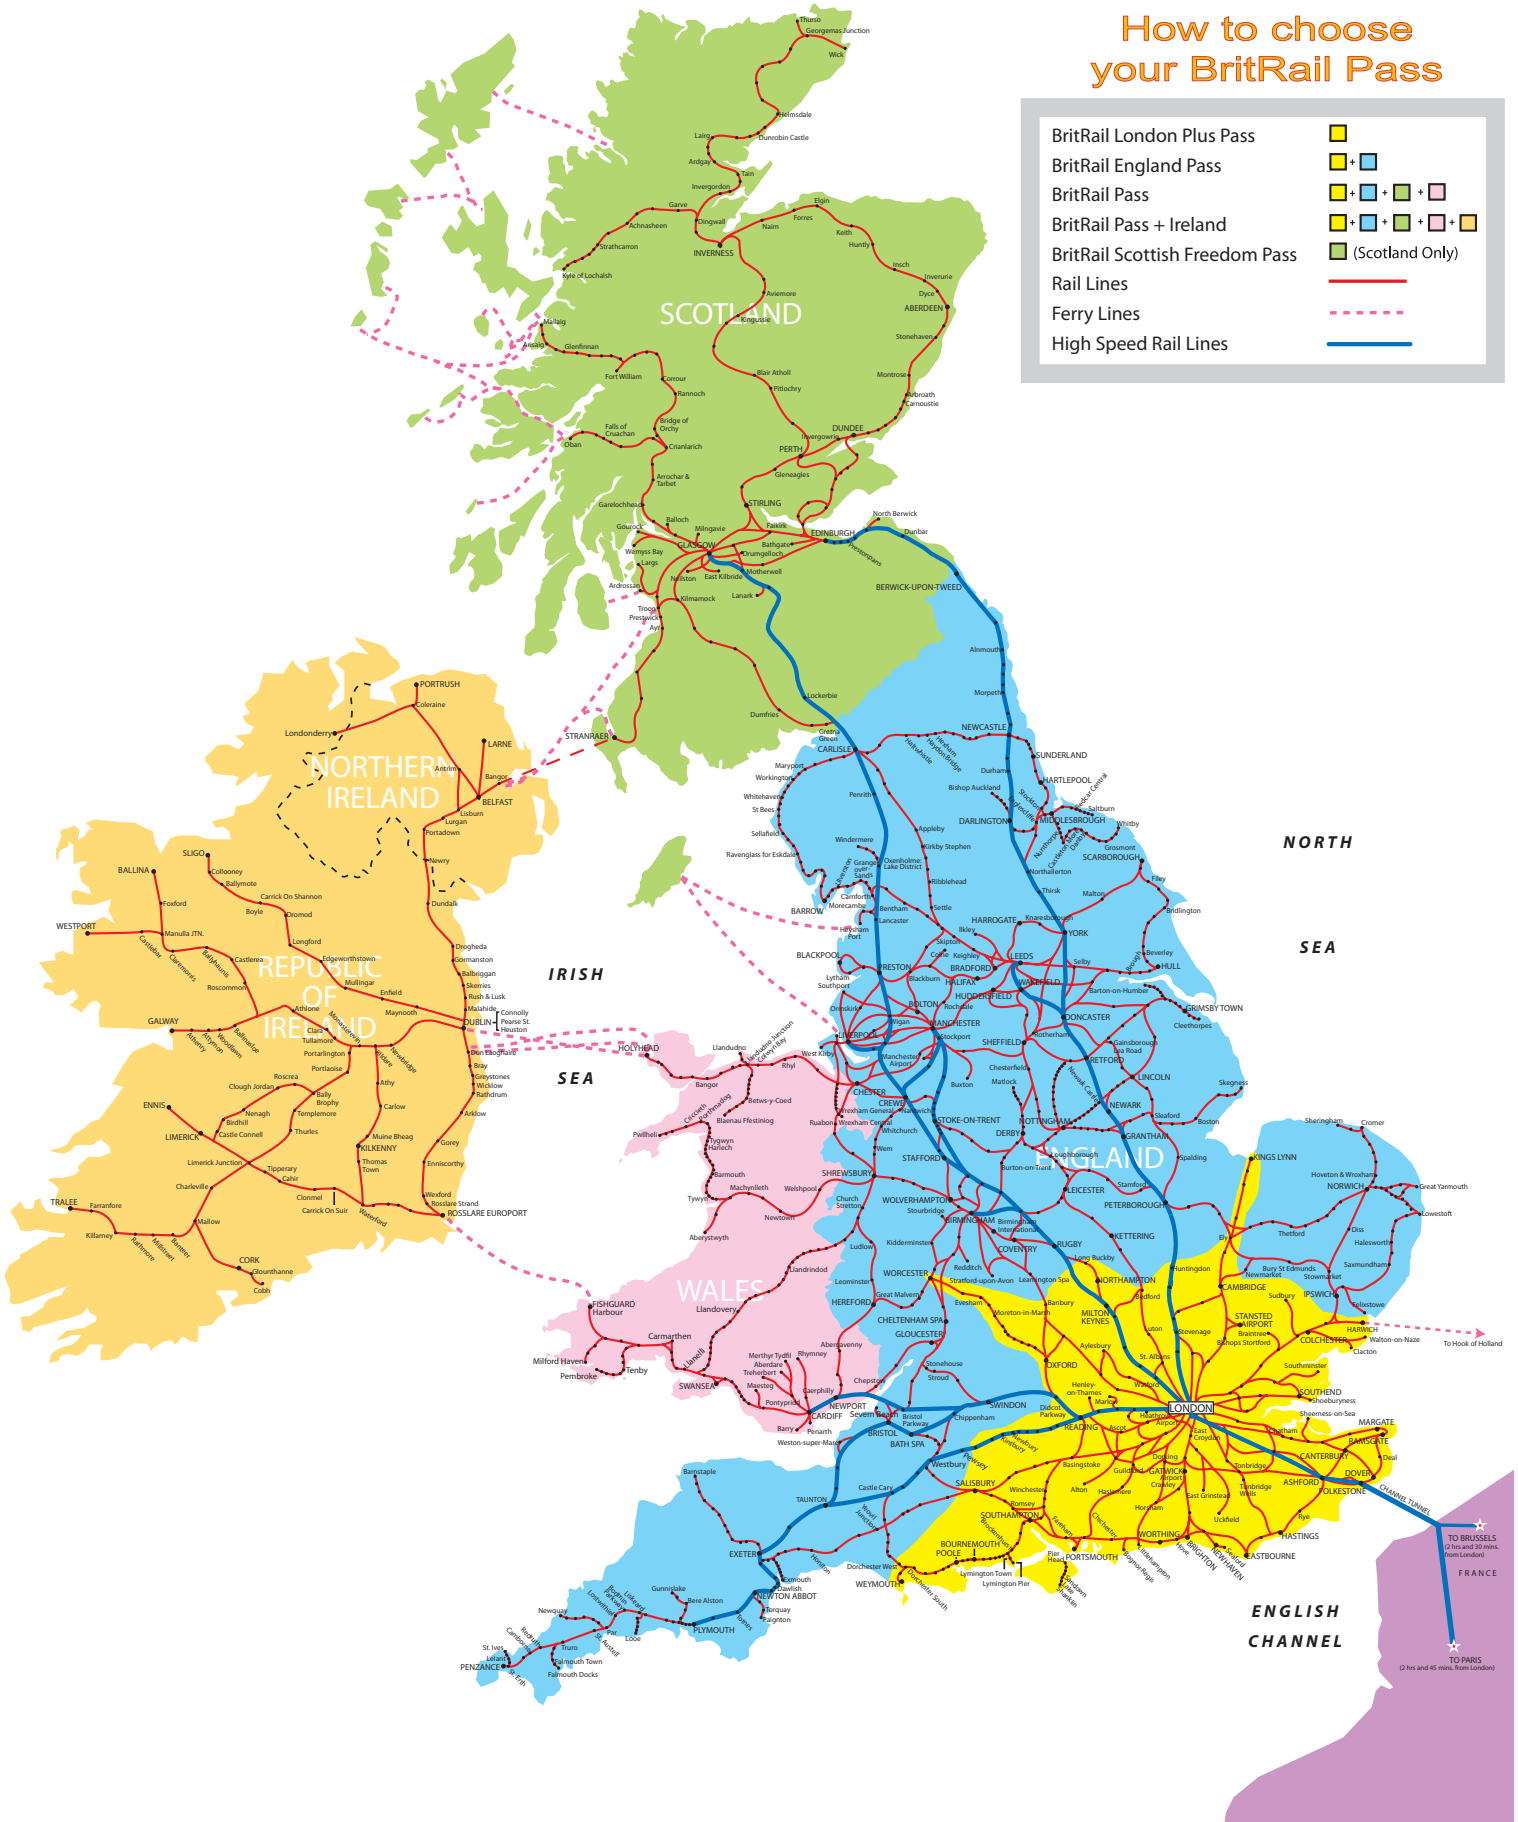

How to choose your BritRail Pass

BritRail London Plus Pass	
BritRail England Pass	
BritRail Pass	
BritRail Pass + Ireland	
BritRail Scottish Freedom Pass	
Rail Lines	
Ferry Lines	
High Speed Rail Lines